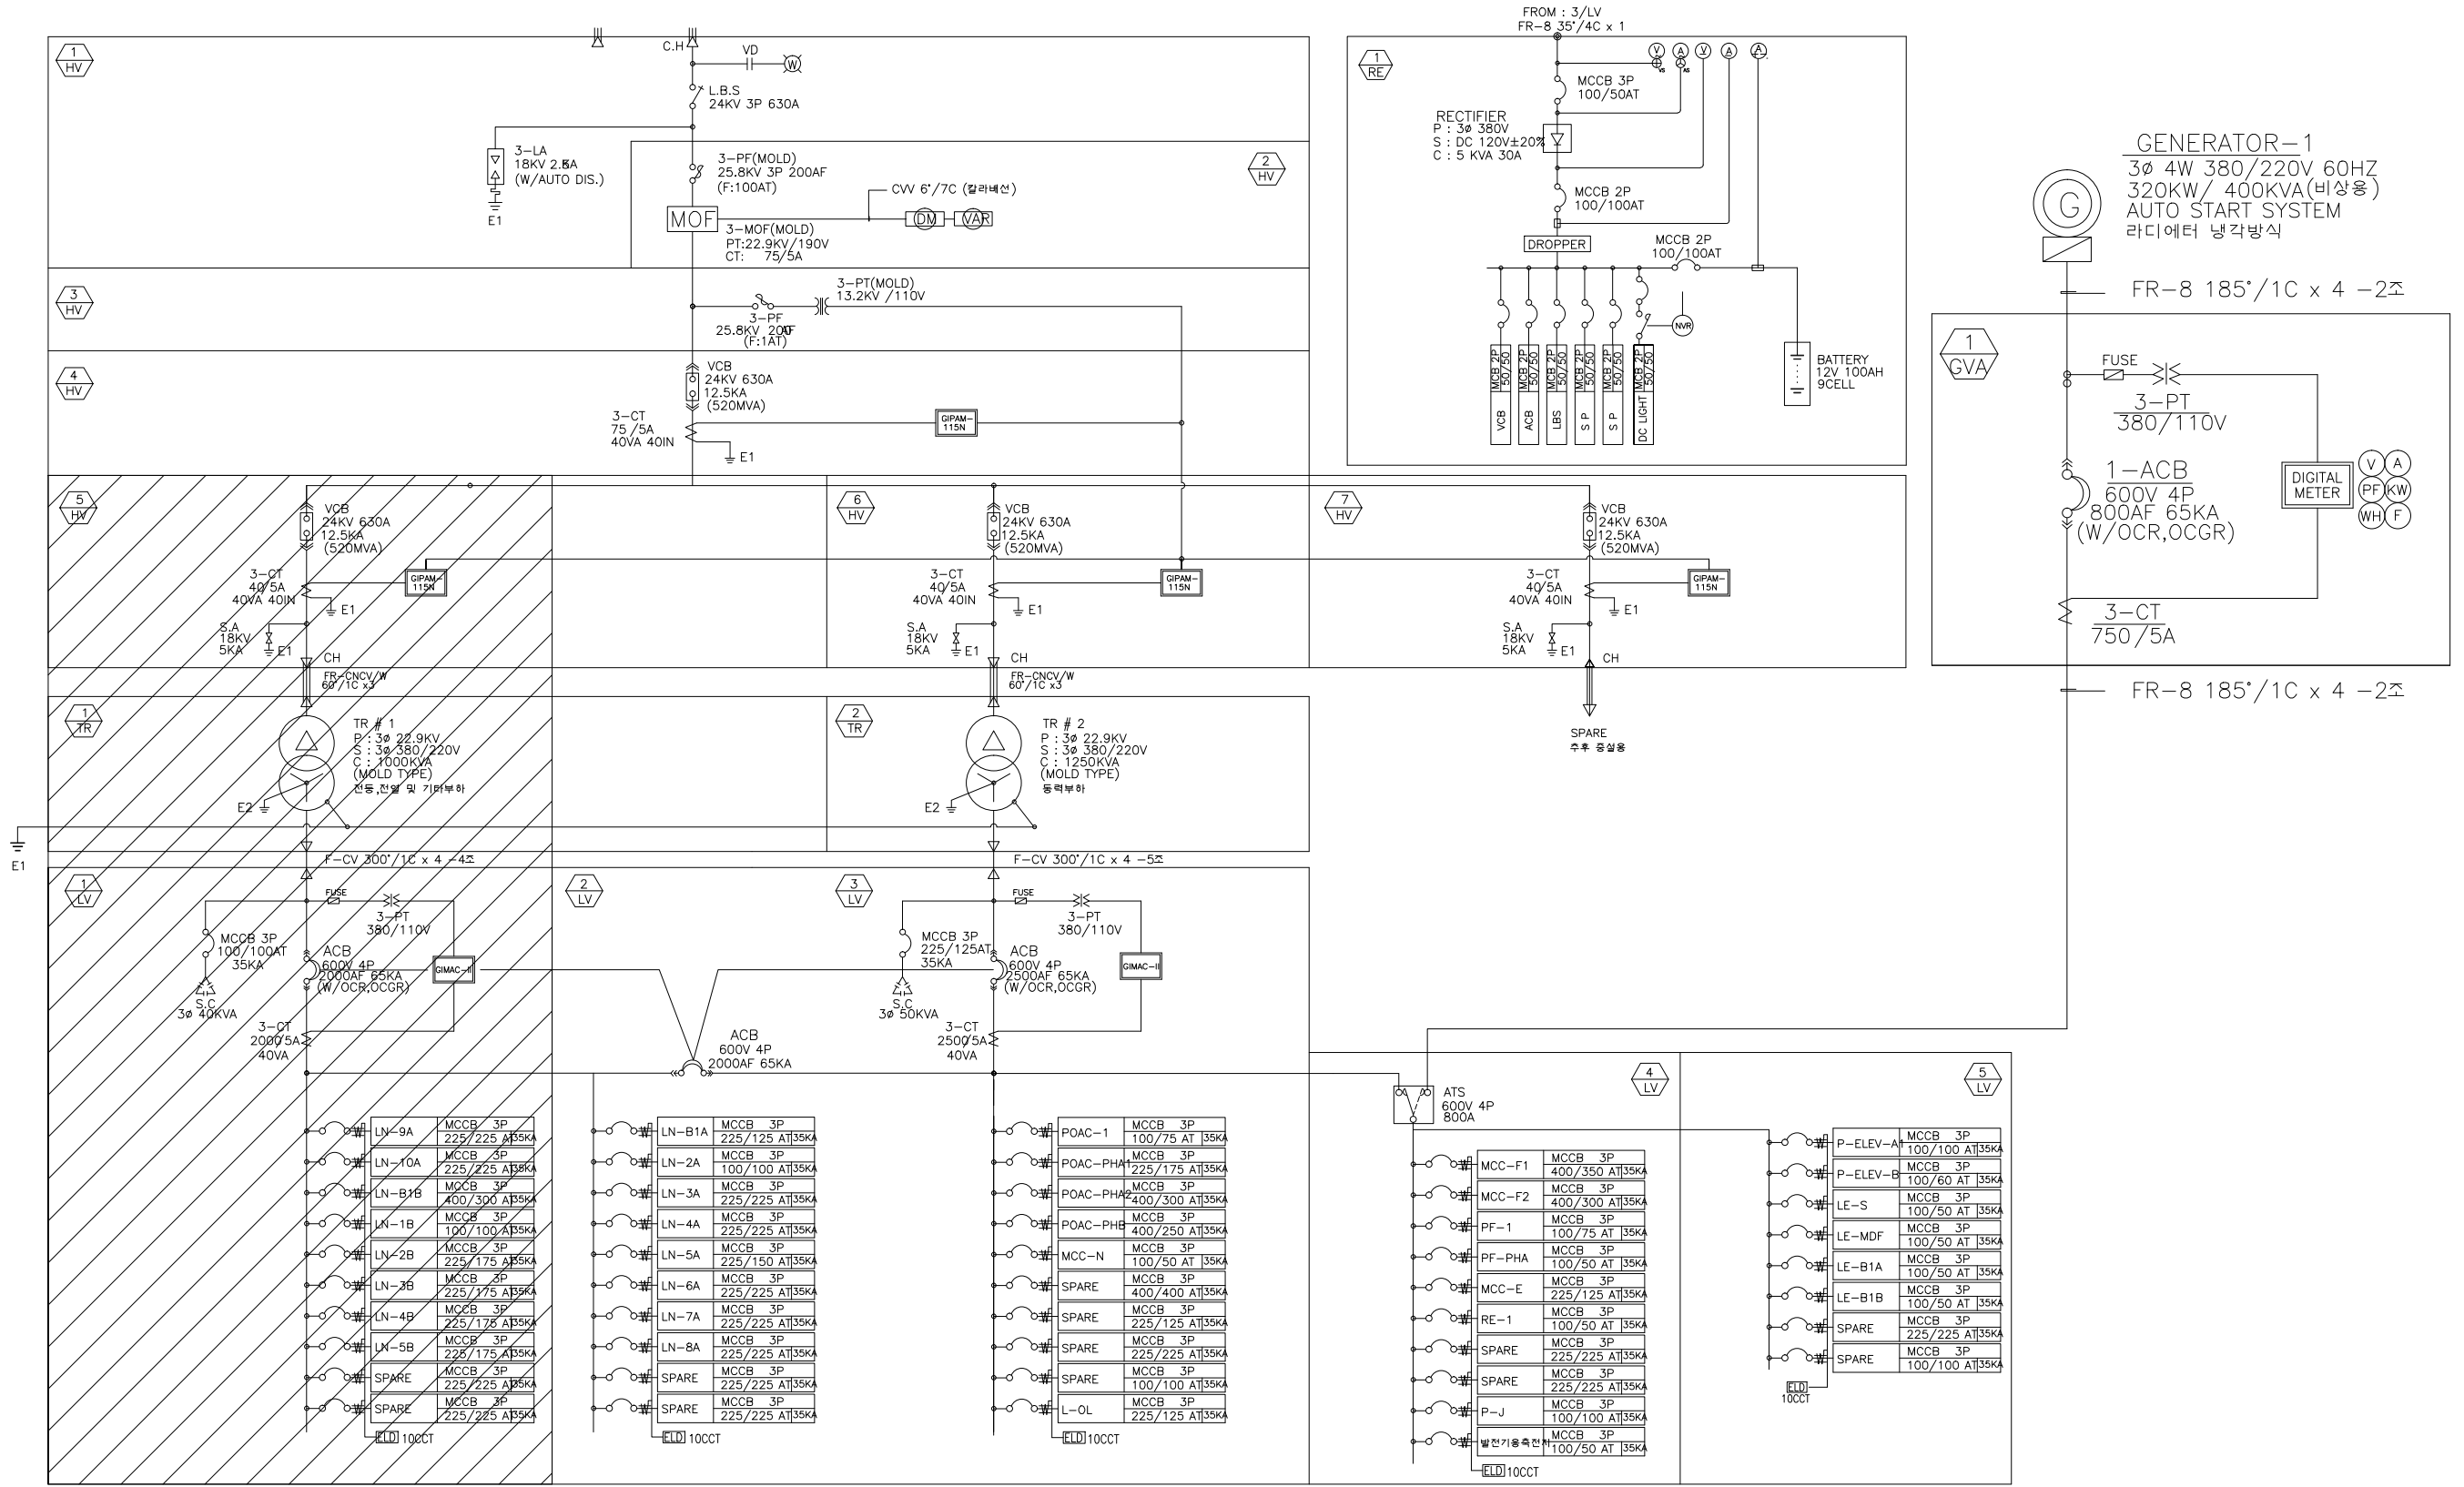

FROM KEPCO INCOMING LINE  
 3ø 4W 22.9KV "Y" 60Hz  
 22.9KV FR-CNCV/W  
 100°/1C x3 -2L

빛금부분 휴지(제외)

[ 소망관 변전실 ]